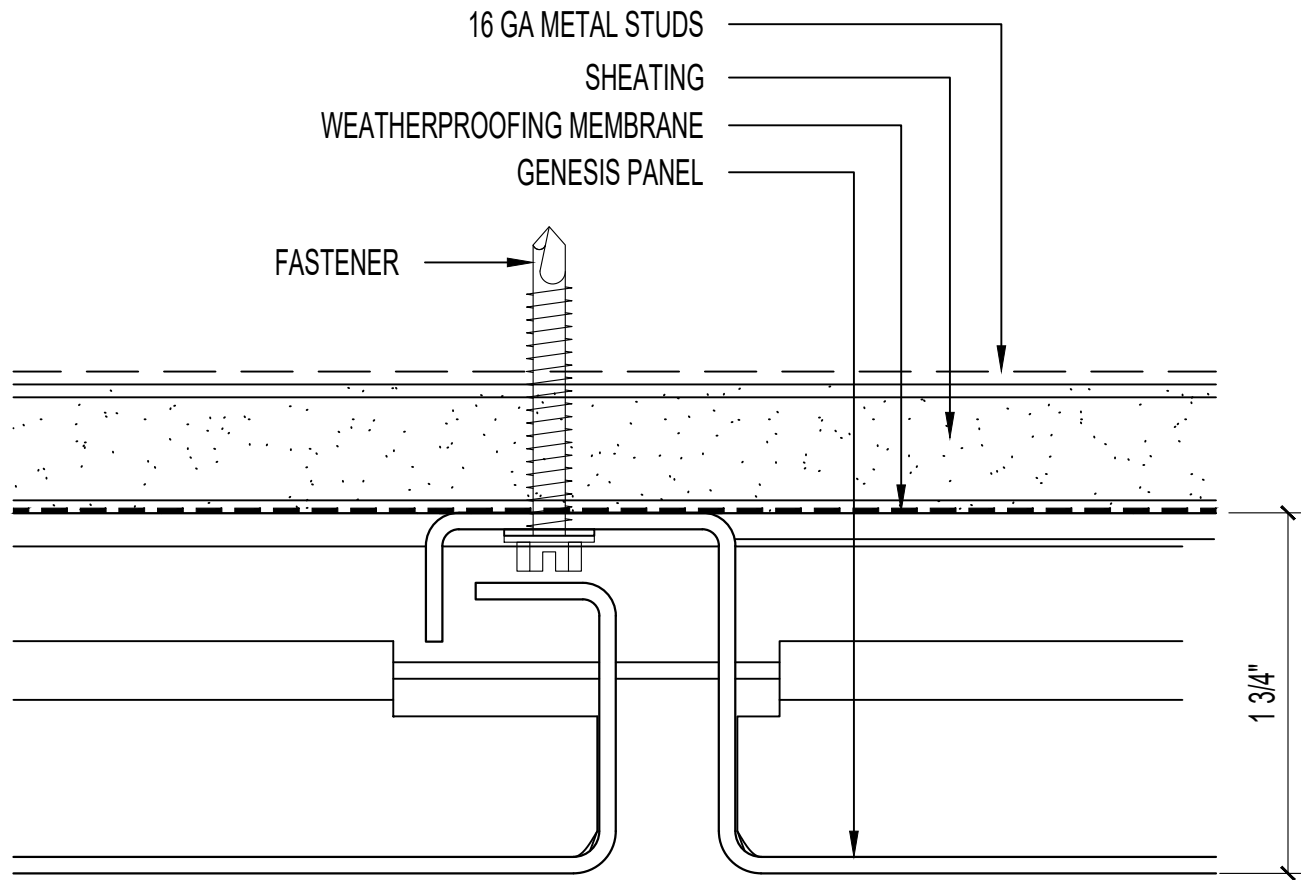

THESE DETAILS ARE THE EXCLUSIVE PROPERTY OF JOHN W. McDOUGALL Co., Inc. AND FOR OUR EXCLUSIVE USE

GENESIS-Rain Screen

VERTICAL JOINT DETAIL - TYP.

JOHN W. McDOUGALL CO., INC.

ARCHITECTURAL FACADE SOLUTIONS

3731 Amy Lynn Drive Nashville - TN 37218

Phone:(615) 321-3900 Fax:(615) 329-9069 Website: <http://www.jwmc.com>