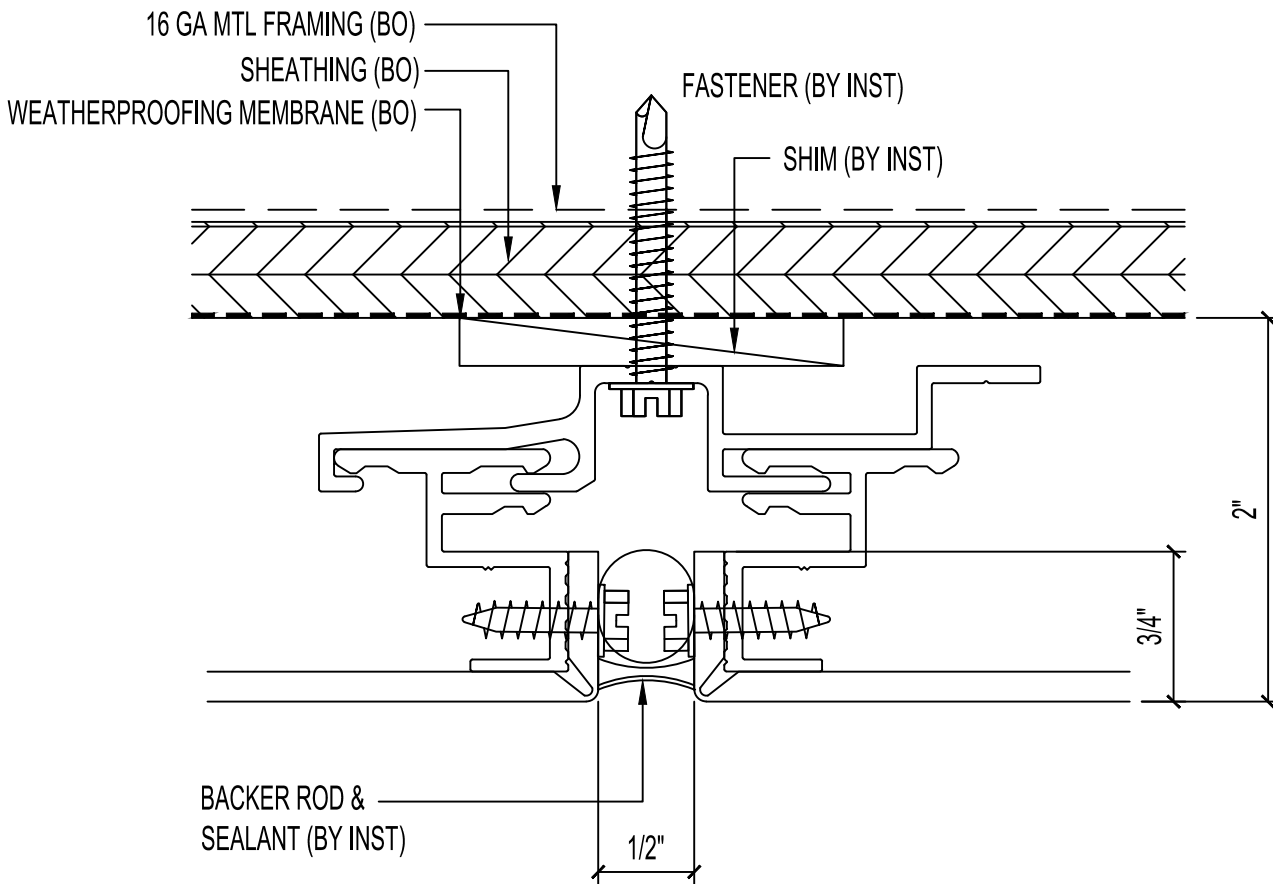

THESE DETAILS ARE THE EXCLUSIVE PROPERTY OF JOHN W. McDOUGALL Co., Inc. AND FOR OUR EXCLUSIVE USE

SERIES 600N- Wet Seal

Typ. Vertical Joint Detail

JOHN W. McDOUGALL CO., INC.

ARCHITECTURAL FACADE SOLUTIONS

3731 Amy Lynn Drive Nashville - TN 37218

Phone:(615) 321-3900 Fax:(615) 329-9069 Website: <http://www.jwmc.com>