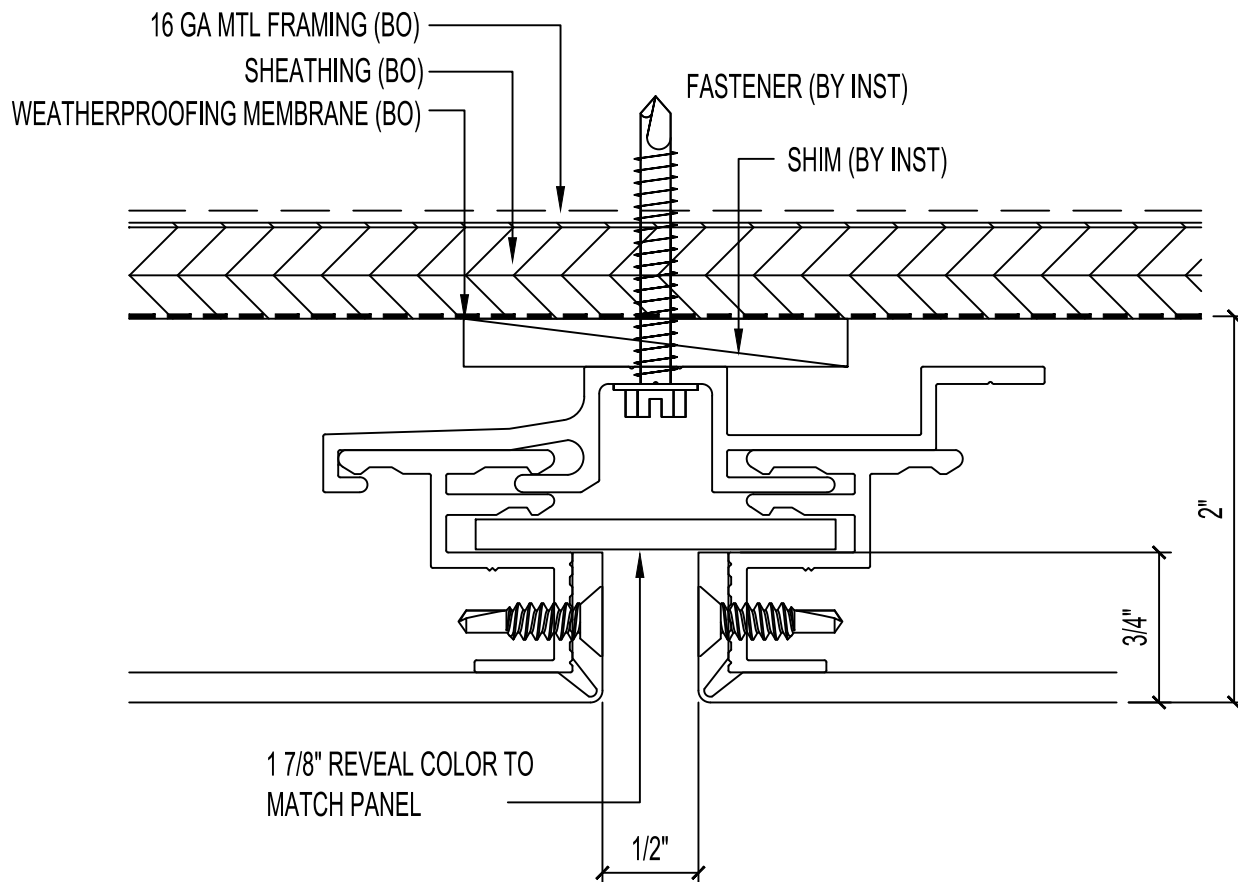

THESE DETAILS ARE THE EXCLUSIVE PROPERTY OF JOHN W. McDOUGALL Co., Inc. AND FOR OUR EXCLUSIVE USE

SERIES 600N- Rain Screen Typ. Vertical Joint Detail

JOHN W. McDOUGALL CO., INC.

ARCHITECTURAL FACADE SOLUTIONS

3731 Amy Lynn Drive Nashville - TN 37218

Phone:(615) 321-3900 Fax:(615) 329-9069 Website: <http://www.jwmc.com>